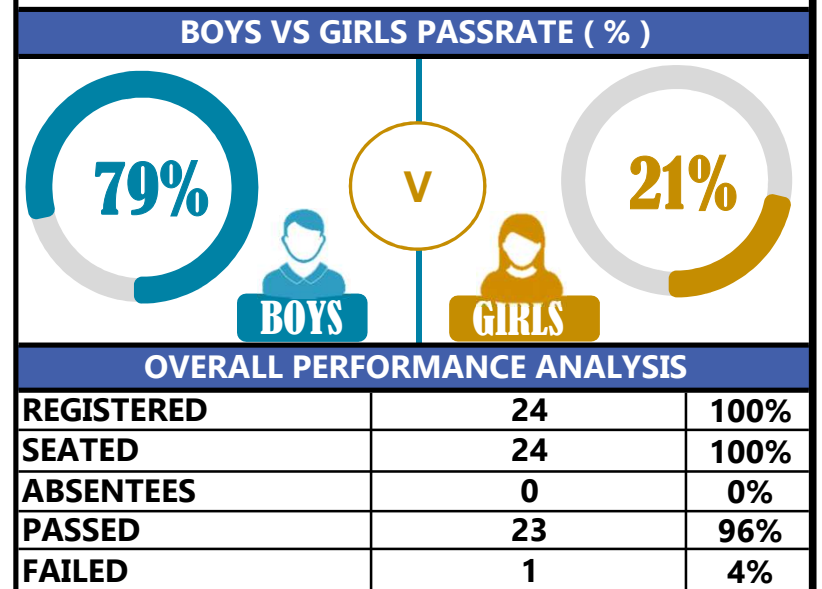

		<h1>DRIVE INN</h1>			
REGION: DAR ES SALAAM		SCHOOL AVERAGE	209.2	OVERALL GRADE	
DISTRICT: KINONDONI				CATEGORY	
BELOW 40					

SUBJECT PERFORMANCE ANALYSIS

SUBJECT NAME	AVG	%	RNK
ENGLISH	39.3	79%	1
KISWAHILI	38.4	77%	2
CIVIC & MORAL	36.3	73%	3
SOCIAL STUDIES	32.8	66%	4
SCIENCE	31.7	63%	5
MATHEMATICS	30.8	62%	6
BOYS/GIRLS PASS RATE			
	STD	AVG	%
BOYS	19	0.79	79%
GIRLS	5	0.21	21%

GRADE ANALYSIS SUMMARY					
SUBJECT NAME/GRADE	A	B	C	D	E
MATHEMATICS	1	13	9	1	0
KISWAHILI	10	10	4	0	0
ENGLISH	11	11	2	0	0
SCIENCE	0	17	6	0	1
SOCIAL STUDIES	2	16	5	1	0
CIVIC AND MORAL	3	18	1	1	0
OVERALL GRADE ANALYSIS					
	NO.	SEATED	%		
A	1	23	4%		
B	20		87%		
C	2		9%		
D	1	1	4%		
E	0		0%		

INDEX	NAME	SEX	MATHEMATICS		KISWAHILI		ENGLISH		SCIENCE		SOCIAL STUDIES		CIVIC & MORAL		TOTAL	AVERAGE	OVERALL GRADE	SCH POSITION	OVERALL POSITION
24	DAVIS MECKLAUD MALLE	M	23	C	30	C	22	C	6	E	24	C	19	D	124	21	D	24	4956