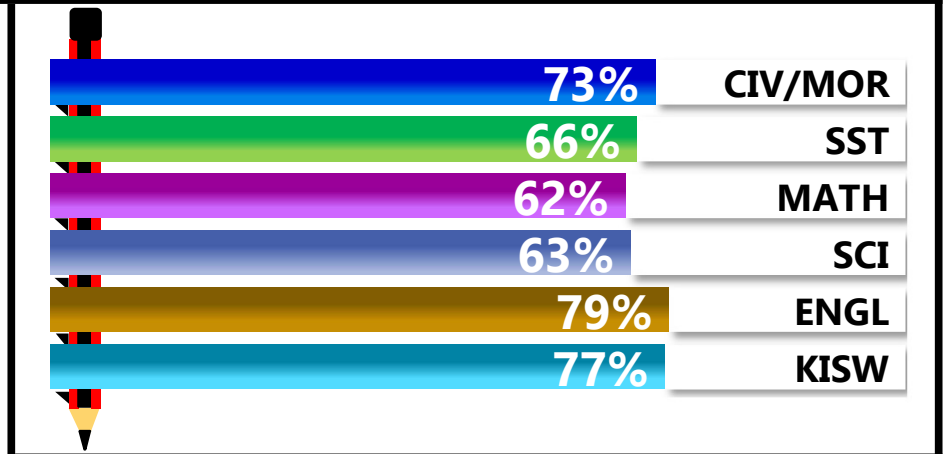

		<h1>DRIVE INN</h1>			
REGION: DAR ES SALAAM		SCHOOL AVERAGE	209.2	OVERALL GRADE	
DISTRICT: KINONDONI				CATEGORY	
BELOW 40					

SUBJECT PERFORMANCE ANALYSIS

SUBJECT NAME	AVG	%	RNK
ENGLISH	39.3	79%	1
KISWAHILI	38.4	77%	2
CIVIC & MORAL	36.3	73%	3
SOCIAL STUDIES	32.8	66%	4
SCIENCE	31.7	63%	5
MATHEMATICS	30.8	62%	6
BOYS/GIRLS PASS RATE			
	STD	AVG	%
BOYS	19	0.79	79%
GIRLS	5	0.21	21%